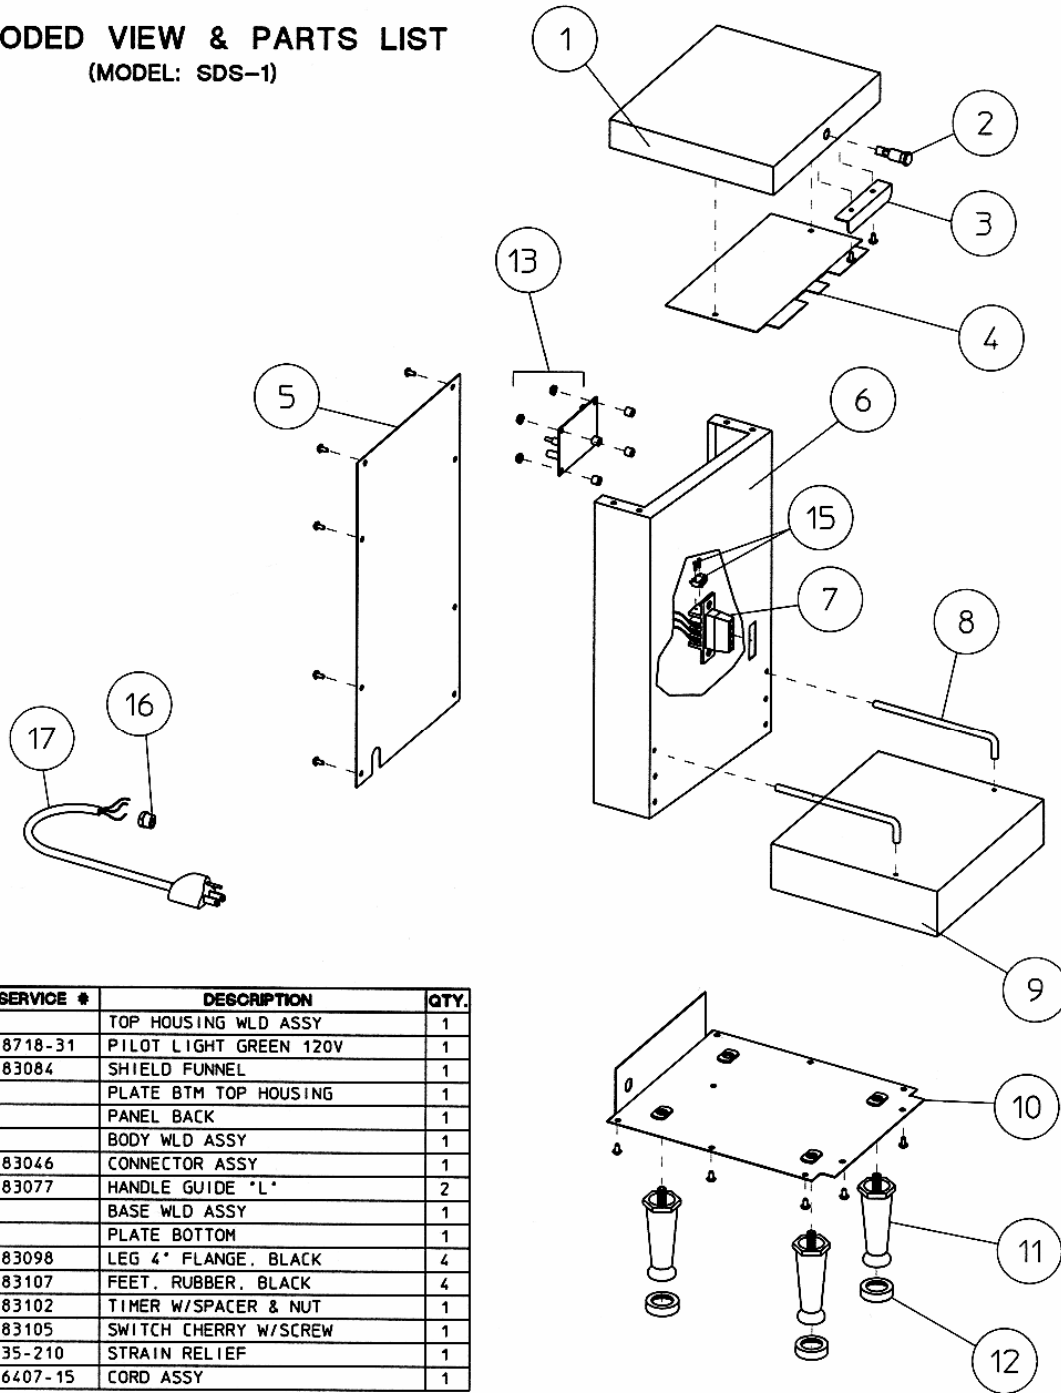

BLOOMFIELD INDUSTRIES

2 ERIK CIRCLE, P. O. Box 280
 Verdi, NV 89439
 telephone: 775-689-5700
 fax: 888-492-2783
 www.wellsbloomfield.com

**PARTS LIST BLOSBS
 MODEL SDS-1
 SATELLITE DOCKING STATION**

**EXPLODED VIEW & PARTS LIST
 (MODEL: SDS-1)**

ITEM	SERVICE #	DESCRIPTION	QTY.
1		TOP HOUSING WLD ASSY	1
2	8718-31	PILOT LIGHT GREEN 120V	1
3	83084	SHIELD FUNNEL	1
4		PLATE BTM TOP HOUSING	1
5		PANEL BACK	1
6		BODY WLD ASSY	1
7	83046	CONNECTOR ASSY	1
8	83077	HANDLE GUIDE "L"	2
9		BASE WLD ASSY	1
10		PLATE BOTTOM	1
11	83098	LEG 4" FLANGE, BLACK	4
12	83107	FEET, RUBBER, BLACK	4
13	83102	TIMER W/SPACER & NUT	1
15	83105	SWITCH CHERRY W/SCREW	1
16	35-210	STRAIN RELIEF	1
17	6407-15	CORD ASSY	1

ACCESSORY

	900014	DRIP TRAY	1
--	--------	-----------	---