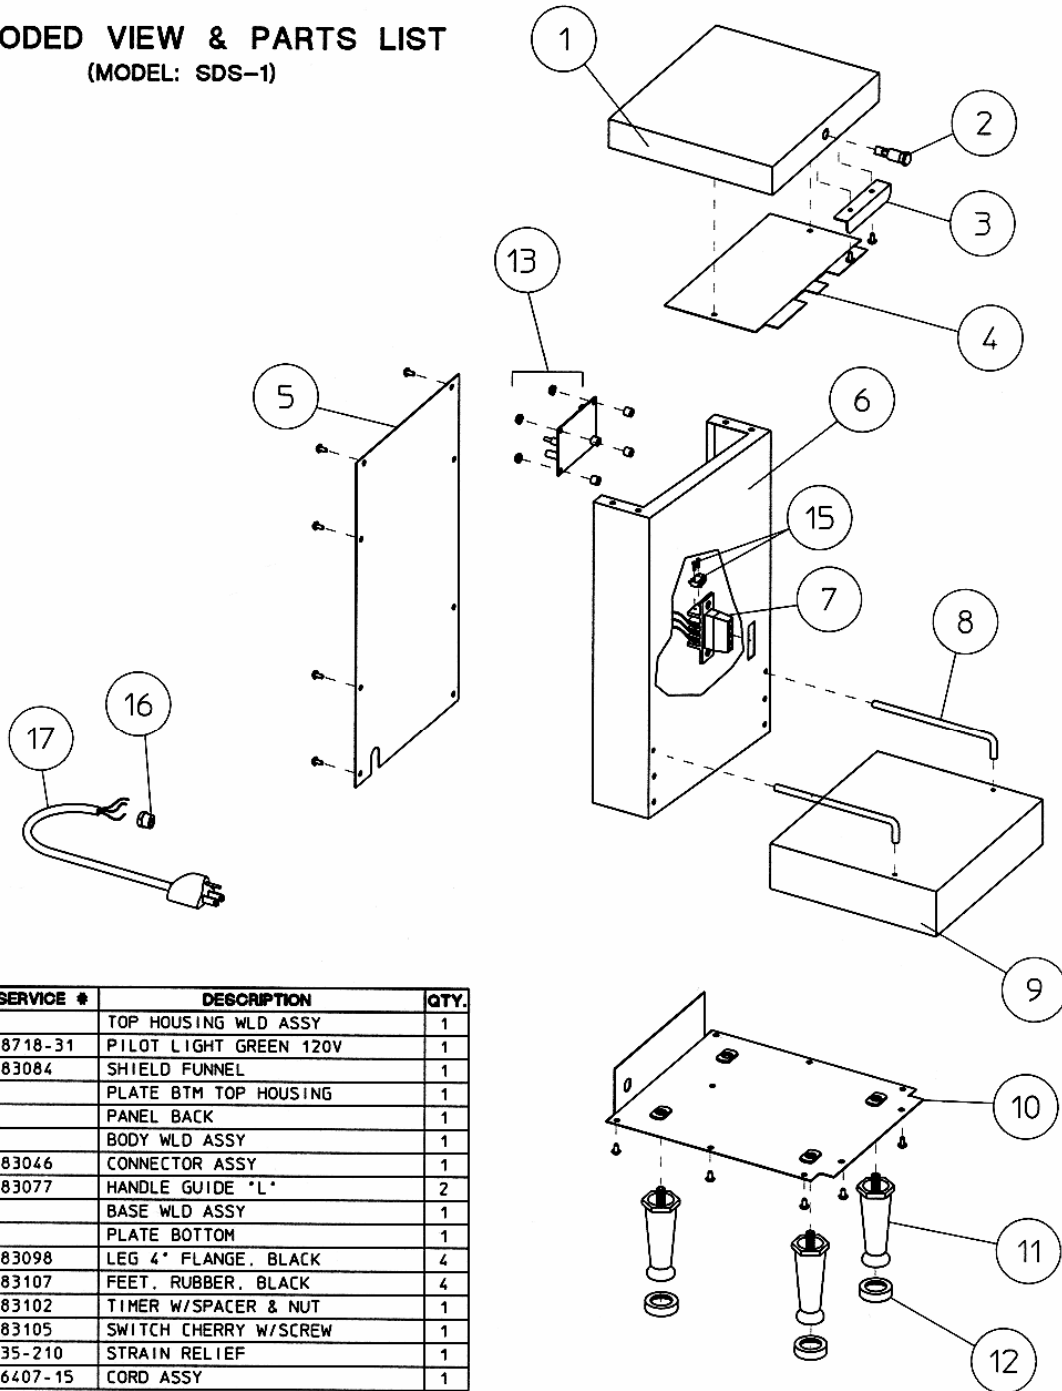

BLOOMFIELD INDUSTRIES

2 ERIK CIRCLE, P. O. Box 280
 Verdi, NV 89439
 telephone: 775-689-5700
 fax: 888-492-2783
 www.wellsbloomfield.com

**PARTS LIST BLOSBS
 MODEL SDS-1
 SATELLITE DOCKING STATION**

**EXPLODED VIEW & PARTS LIST
 (MODEL: SDS-1)**

ITEM	SERVICE #	DESCRIPTION	QTY.
1		TOP HOUSING WLD ASSY	1
2	8718-31	PILOT LIGHT GREEN 120V	1
3	83084	SHIELD FUNNEL	1
4		PLATE BTM TOP HOUSING	1
5		PANEL BACK	1
6		BODY WLD ASSY	1
7	83046	CONNECTOR ASSY	1
8	83077	HANDLE GUIDE 'L'	2
9		BASE WLD ASSY	1
10		PLATE BOTTOM	1
11	83098	LEG 4" FLANGE, BLACK	4
12	83107	FEET, RUBBER, BLACK	4
13	83102	TIMER W/SPACER & NUT	1
15	83105	SWITCH CHERRY W/SCREW	1
16	35-210	STRAIN RELIEF	1
17	6407-15	CORD ASSY	1

ACCESSORY

	900014	DRIP TRAY	1
--	--------	-----------	---