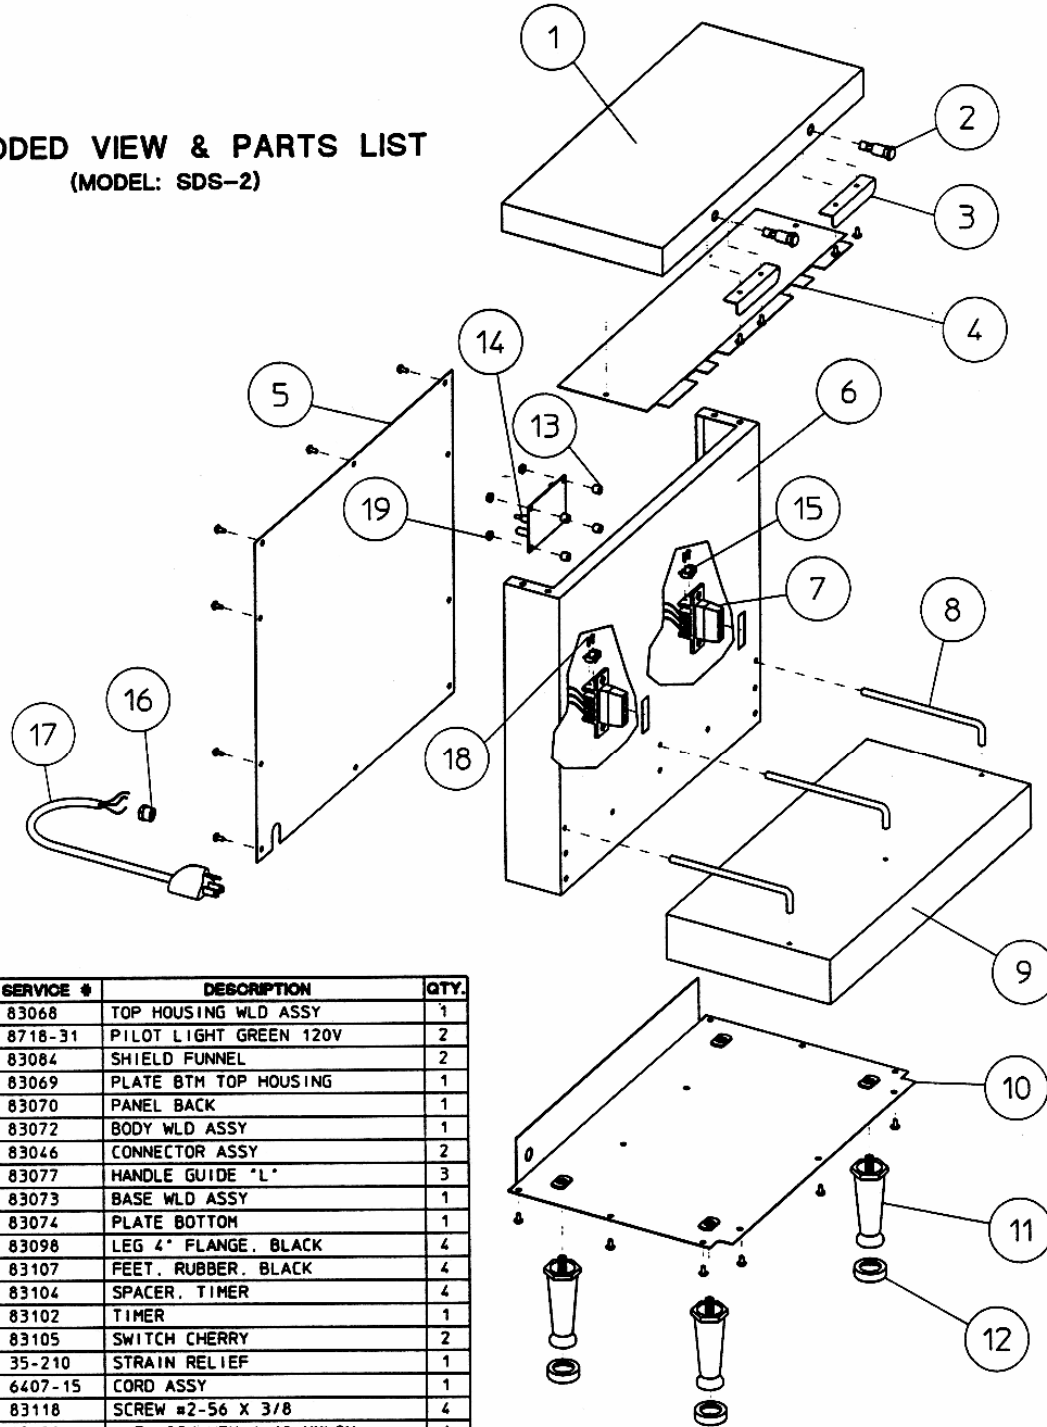

## PARTS LIST BLOSDDS MODEL SDS-2 SATELLITE DOCKING STATION

### EXPLODED VIEW & PARTS LIST (MODEL: SDS-2)

ITEM	SERVICE #	DESCRIPTION	QTY.
1	83068	TOP HOUSING WLD ASSY	1
2	8718-31	PILOT LIGHT GREEN 120V	2
3	83084	SHIELD FUNNEL	2
4	83069	PLATE BTM TOP HOUSING	1
5	83070	PANEL BACK	1
6	83072	BODY WLD ASSY	1
7	83046	CONNECTOR ASSY	2
8	83077	HANDLE GUIDE 'L'	3
9	83073	BASE WLD ASSY	1
10	83074	PLATE BOTTOM	1
11	83098	LEG 4" FLANGE, BLACK	4
12	83107	FEET, RUBBER, BLACK	4
13	83104	SPACER, TIMER	4
14	83102	TIMER	1
15	83105	SWITCH CHERRY	2
16	35-210	STRAIN RELIEF	1
17	6407-15	CORD ASSY	1
18	83118	SCREW #2-56 X 3/8	4
19	83138	NUT LOCK HEX 4-40 NYLON	4

**ACCESSORY**

900013	DRIP TRAY	1
--------	-----------	---