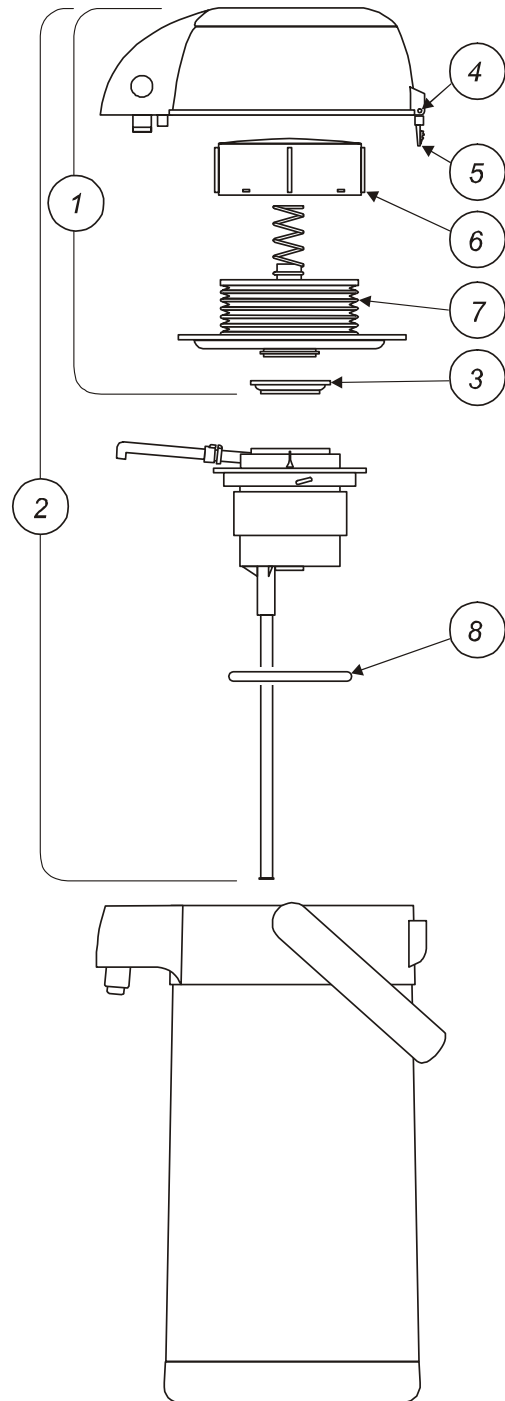

**BLOOMFIELD INDUSTRIES**

2 ERIK CIRCLE, P. O. Box 280  
Verdi, NV 89439  
Customer Service (775) 345-0444 Ext.502  
fax: (775) 345-0569  
[www.wellsbloomfield.com](http://www.wellsbloomfield.com)

**MODEL 8884  
Stainless Steel Lined Airpot****MODEL 8884 PARTS LIST**

ITEM	PART #	DESCRIPTION
1	83155	LID ASSEMBLY, COMPLETE
2	83160	LID & PUMP ASSEMBLY, COMPLETE
3	83162	GASKET, LID
4	83159	ROLL PIN, HINGE
5	83161	HINGE
6	83158	PUSH PLATE
7	83156	BELLOWS
8	83351	GASKET, PUMP