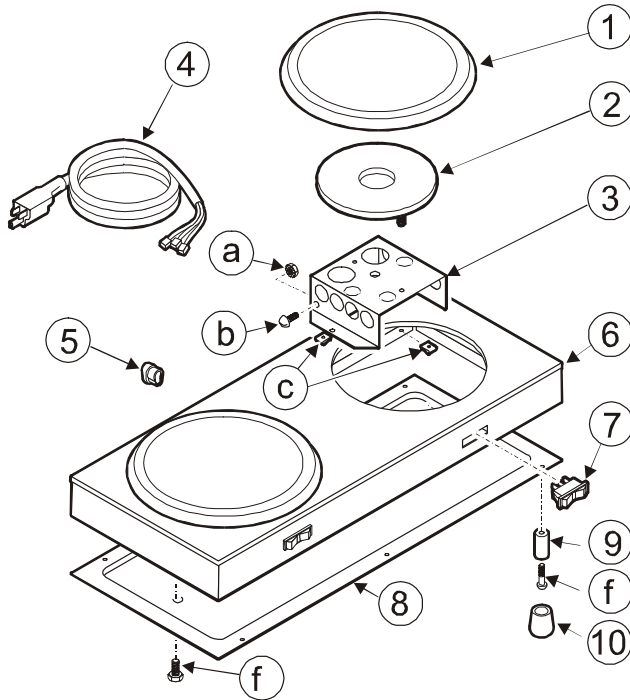

BLOOMFIELD Industries

2 ERIK CIRCLE, P.O.Box 280
 Verdi, Nevada 89439
 telephone (888) 492-2782
 fax (888) 492-2783
 www.wellsbloomfield.com

762

REPLACEMENT PARTS LIST
MODEL 8719 COFFEE REFILL CENTER
 8719 120V 200 W USA
 8719AU & 8719EU 240V 200W EXPORT

PARTS LIST				
#	DESCRIPTION	MODEL 8719 120V	PART NUMBER MODEL 8719AU 240V	MODEL 8719EU 240V
1	Warmer Top Cover	8853-1	8853-1	8853-1
2	Warmer Assembly, Complete See Page 2 for exploded view	8852	8887AU	8852EU
3	Refill Center Cabinet Assembly	8853-2	8853-2	8853-2
4	1/6th Pan, 2-1/2" Deep			
5	1/6th Pan, 4" Deep			
6	1/9th Pan, 4" Deep			
7	Tumbler	40109	4019	4019

REPLACEMENT PARTS LIST
MODEL 8719 COFFEE REFILL CENTER
 8719 120V 200 W USA
 8719AU & 8719EU 240V 200W EXPORT

WARMER SECTION

PARTS LIST

#	DESCRIPTION	PART NUMBER		
		MODEL 8719 120V	MODEL 8719AU 240V	MODEL 8719EU 240V
	WARMER ASSEMBLY, COMPLETE	8852	8887AU	8852EU
1	Cover Plate	8700-16	8700-16	8700-16
2	Element, Heating 100W	8875-148	8533-32	8533-32
3	Upper Mounting Bracket	8043-20	8043-20	8043-20
4	Assy, Power Cord w/ Plug	8861-12	81603	82167
5	Strain Relief, Power Cord	35-210	35-212	35-212
6	Body, Warmer	8852-3	8852-3	8852-3
7	Switch, Lighted	6710-23	81756	81756
8	Panel, Bottom	8842-4	8842-4	8842-4
9	Ferrule Eyelet	8861-19	8861-19	9961-19
10	Foot, Black Rubber	8861-18	8861-18	8861-18
a	Nut, #8-32 KEP	8942-92	8942-92	8942-92
b	Screw, #8-32 x 5/16" (grounding)	3-93	3-93	3-93
c	Nut, Tinnerman	8543-23	8543-23	8543-23
d	Screw, #8 STSM 5/8"	8942-20	8942-20	8942-20