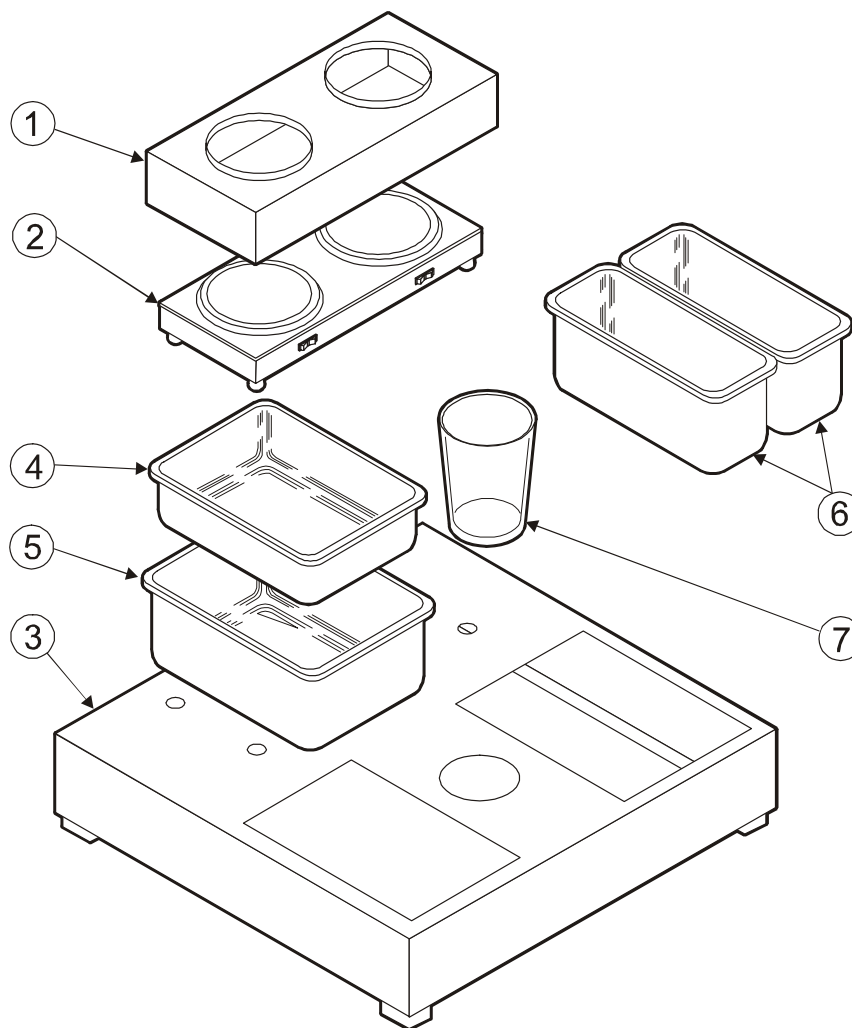

BLOOMFIELD Industries

2 ERIK CIRCLE, P.O.Box 280
 Verdi, Nevada 89439
 telephone (888) 492-2782
 fax (888) 492-2783
 www.wellsbloomfield.com

762

REPLACEMENT PARTS LIST
MODEL 8719 COFFEE REFILL CENTER
 8719 120V 200 W USA
 8719AU & 8719EU 240V 200W EXPORT

PARTS LIST				
#	DESCRIPTION	MODEL 8719 120V	PART NUMBER MODEL 8719AU 240V	MODEL 8719EU 240V
1	Warmer Top Cover	8853-1	8853-1	8853-1
2	Warmer Assembly, Complete See Page 2 for exploded view	8852	8887AU	8852EU
3	Refill Center Cabinet Assembly	8853-2	8853-2	8853-2
4	1/6th Pan, 2-1/2" Deep			
5	1/6th Pan, 4" Deep			
6	1/9th Pan, 4" Deep			
7	Tumbler	40109	4019	4019

REPLACEMENT PARTS LIST
MODEL 8719 COFFEE REFILL CENTER
 8719 120V 200 W USA
 8719AU & 8719EU 240V 200W EXPORT

WARMER SECTION

PARTS LIST

#	DESCRIPTION	PART NUMBER		
		MODEL 8719 120V	MODEL 8719AU 240V	MODEL 8719EU 240V
	WARMER ASSEMBLY, COMPLETE	8852	8887AU	8852EU
1	Cover Plate	8700-16	8700-16	8700-16
2	Element, Heating 100W	8875-148	8533-32	8533-32
3	Upper Mounting Bracket	8043-20	8043-20	8043-20
4	Assy, Power Cord w/ Plug	8861-12	81603	82167
5	Strain Relief, Power Cord	35-210	35-212	35-212
6	Body, Warmer	8852-3	8852-3	8852-3
7	Switch, Lighted	6710-23	81756	81756
8	Panel, Bottom	8842-4	8842-4	8842-4
9	Ferrule Eyelet	8861-19	8861-19	9961-19
10	Foot, Black Rubber	8861-18	8861-18	8861-18
a	Nut, #8-32 KEP	8942-92	8942-92	8942-92
b	Screw, #8-32 x 5/16" (grounding)	3-93	3-93	3-93
c	Nut, Tinnerman	8543-23	8543-23	8543-23
d	Screw, #8 STSM 5/8"	8942-20	8942-20	8942-20