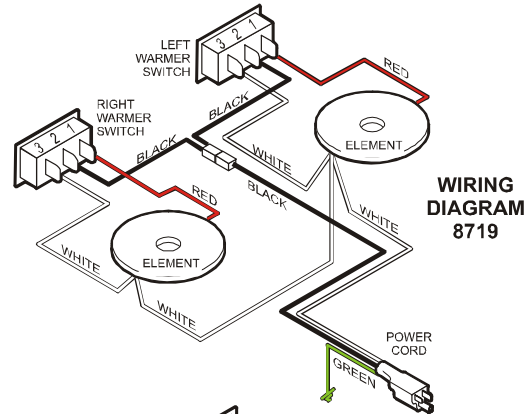

BLOOMFIELD Industries

2 ERIK CIRCLE, P.O.Box 280
 Verdi, Nevada 89439
 telephone (888) 492-2782
 fax (888) 492-2783
 www.wellsbloomfield.com

762

REPLACEMENT PARTS LIST
MODEL 8719 COFFEE REFILL CENTER
 8719 120V 200 W USA
 8719AU & 8719EU 240V 200W EXPORT

PARTS LIST				
#	DESCRIPTION	MODEL 8719 120V	PART NUMBER MODEL 8719AU 240V	MODEL 8719EU 240V
1	Warmer Top Cover	8853-1	8853-1	8853-1
2	Warmer Assembly, Complete See Page 2 for exploded view	8852	8887AU	8852EU
3	Refill Center Cabinet Assembly	8853-2	8853-2	8853-2
4	1/6th Pan, 2-1/2" Deep			
5	1/6th Pan, 4" Deep			
6	1/9th Pan, 4" Deep			
7	Tumbler	40109	4019	4019

REPLACEMENT PARTS LIST
MODEL 8719 COFFEE REFILL CENTER
 8719 120V 200 W USA
 8719AU & 8719EU 240V 200W EXPORT

WARMER SECTION

PARTS LIST

#	DESCRIPTION	PART NUMBER		
		MODEL 8719 120V	MODEL 8719AU 240V	MODEL 8719EU 240V
	WARMER ASSEMBLY, COMPLETE	8852	8887AU	8852EU
1	Cover Plate	8700-16	8700-16	8700-16
2	Element, Heating 100W	8875-148	8533-32	8533-32
3	Upper Mounting Bracket	8043-20	8043-20	8043-20
4	Assy, Power Cord w/ Plug	8861-12	81603	82167
5	Strain Relief, Power Cord	35-210	35-212	35-212
6	Body, Warmer	8852-3	8852-3	8852-3
7	Switch, Lighted	6710-23	81756	81756
8	Panel, Bottom	8842-4	8842-4	8842-4
9	Ferrule Eyelet	8861-19	8861-19	9961-19
10	Foot, Black Rubber	8861-18	8861-18	8861-18
a	Nut, #8-32 KEP	8942-92	8942-92	8942-92
b	Screw, #8-32 x 5/16" (grounding)	3-93	3-93	3-93
c	Nut, Tinnerman	8543-23	8543-23	8543-23
d	Screw, #8 STSM 5/8"	8942-20	8942-20	8942-20