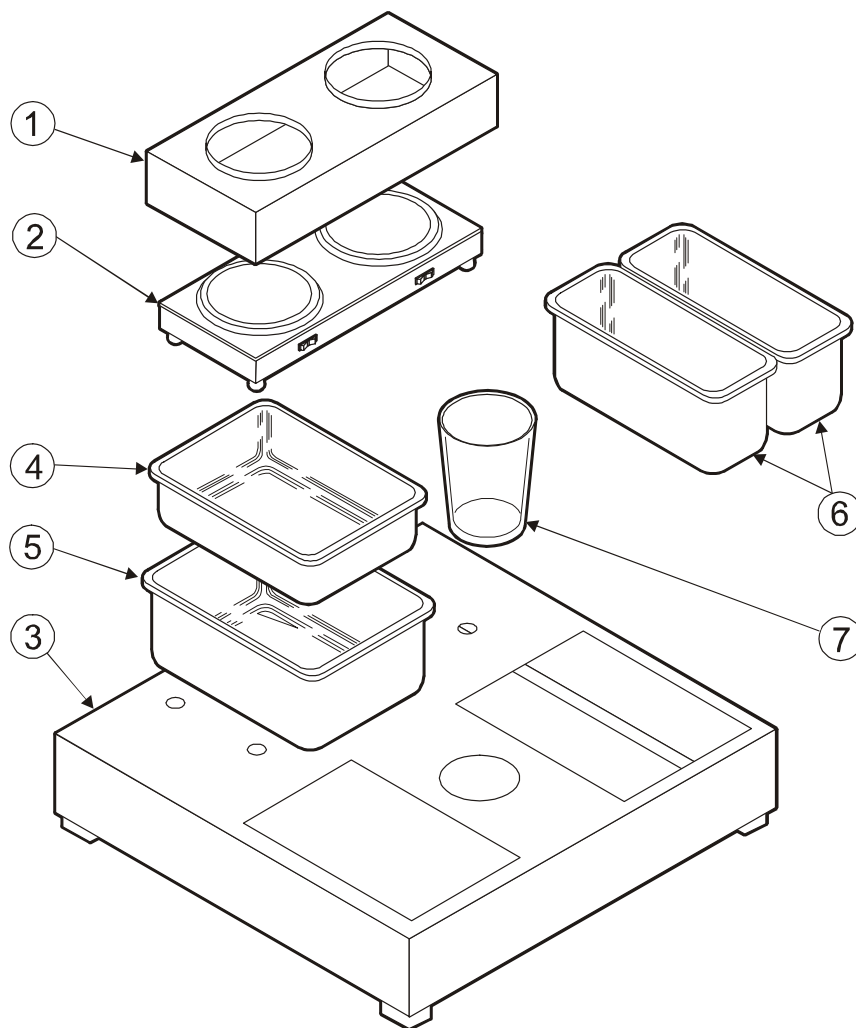

BLOOMFIELD Industries

2 ERIK CIRCLE, P.O.Box 280
 Verdi, Nevada 89439
 telephone (888) 492-2782
 fax (888) 492-2783
 www.wellsbloomfield.com

762

REPLACEMENT PARTS LIST
MODEL 8719 COFFEE REFILL CENTER
 8719 120V 200 W USA
 8719AU & 8719EU 240V 200W EXPORT

PARTS LIST				
#	DESCRIPTION	MODEL 8719 120V	PART NUMBER MODEL 8719AU 240V	MODEL 8719EU 240V
1	Warmer Top Cover	8853-1	8853-1	8853-1
2	Warmer Assembly, Complete See Page 2 for exploded view	8852	8887AU	8852EU
3	Refill Center Cabinet Assembly	8853-2	8853-2	8853-2
4	1/6th Pan, 2-1/2" Deep			
5	1/6th Pan, 4" Deep			
6	1/9th Pan, 4" Deep			
7	Tumbler	40109	4019	4019

REPLACEMENT PARTS LIST
MODEL 8719 COFFEE REFILL CENTER
 8719 120V 200 W USA
 8719AU & 8719EU 240V 200W EXPORT

WARMER SECTION

PARTS LIST

#	DESCRIPTION	PART NUMBER		
		MODEL 8719 120V	MODEL 8719AU 240V	MODEL 8719EU 240V
	WARMER ASSEMBLY, COMPLETE	8852	8887AU	8852EU
1	Cover Plate	8700-16	8700-16	8700-16
2	Element, Heating 100W	8875-148	8533-32	8533-32
3	Upper Mounting Bracket	8043-20	8043-20	8043-20
4	Assy, Power Cord w/ Plug	8861-12	81603	82167
5	Strain Relief, Power Cord	35-210	35-212	35-212
6	Body, Warmer	8852-3	8852-3	8852-3
7	Switch, Lighted	6710-23	81756	81756
8	Panel, Bottom	8842-4	8842-4	8842-4
9	Ferrule Eyelet	8861-19	8861-19	9961-19
10	Foot, Black Rubber	8861-18	8861-18	8861-18
a	Nut, #8-32 KEP	8942-92	8942-92	8942-92
b	Screw, #8-32 x 5/16" (grounding)	3-93	3-93	3-93
c	Nut, Tinnerman	8543-23	8543-23	8543-23
d	Screw, #8 STSM 5/8"	8942-20	8942-20	8942-20