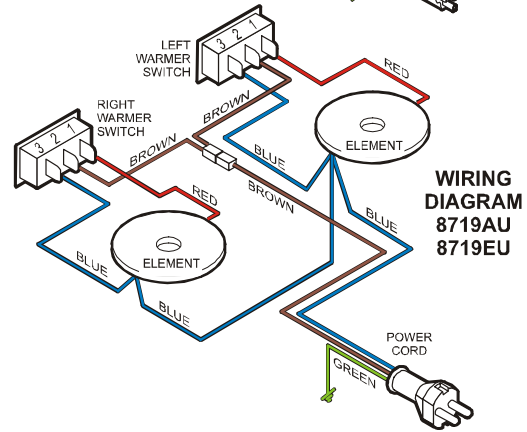

BLOOMFIELD Industries

2 ERIK CIRCLE, P.O.Box 280
 Verdi, Nevada 89439
 telephone (888) 492-2782
 fax (888) 492-2783
 www.wellsbloomfield.com

762

REPLACEMENT PARTS LIST
MODEL 8719 COFFEE REFILL CENTER
 8719 120V 200 W USA
 8719AU & 8719EU 240V 200W EXPORT

PARTS LIST				
#	DESCRIPTION	MODEL 8719 120V	PART NUMBER MODEL 8719AU 240V	MODEL 8719EU 240V
1	Warmer Top Cover	8853-1	8853-1	8853-1
2	Warmer Assembly, Complete See Page 2 for exploded view	8852	8887AU	8852EU
3	Refill Center Cabinet Assembly	8853-2	8853-2	8853-2
4	1/6th Pan, 2-1/2" Deep			
5	1/6th Pan, 4" Deep			
6	1/9th Pan, 4" Deep			
7	Tumbler	40109	4019	4019

REPLACEMENT PARTS LIST
MODEL 8719 COFFEE REFILL CENTER
 8719 120V 200 W USA
 8719AU & 8719EU 240V 200W EXPORT

WARMER SECTION

PARTS LIST

#	DESCRIPTION	PART NUMBER		
		MODEL 8719 120V	MODEL 8719AU 240V	MODEL 8719EU 240V
	WARMER ASSEMBLY, COMPLETE	8852	8887AU	8852EU
1	Cover Plate	8700-16	8700-16	8700-16
2	Element, Heating 100W	8875-148	8533-32	8533-32
3	Upper Mounting Bracket	8043-20	8043-20	8043-20
4	Assy, Power Cord w/ Plug	8861-12	81603	82167
5	Strain Relief, Power Cord	35-210	35-212	35-212
6	Body, Warmer	8852-3	8852-3	8852-3
7	Switch, Lighted	6710-23	81756	81756
8	Panel, Bottom	8842-4	8842-4	8842-4
9	Ferrule Eyelet	8861-19	8861-19	9961-19
10	Foot, Black Rubber	8861-18	8861-18	8861-18
a	Nut, #8-32 KEP	8942-92	8942-92	8942-92
b	Screw, #8-32 x 5/16" (grounding)	3-93	3-93	3-93
c	Nut, Tinnerman	8543-23	8543-23	8543-23
d	Screw, #8 STSM 5/8"	8942-20	8942-20	8942-20