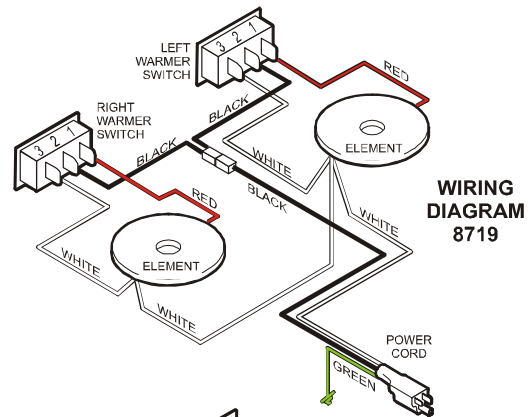

BLOOMFIELD Industries

2 ERIK CIRCLE, P.O.Box 280
 Verdi, Nevada 89439
 telephone (888) 492-2782
 fax (888) 492-2783
 www.wellsbloomfield.com

762

REPLACEMENT PARTS LIST
MODEL 8719 COFFEE REFILL CENTER
 8719 120V 200 W USA
 8719AU & 8719EU 240V 200W EXPORT

PARTS LIST				
#	DESCRIPTION	MODEL 8719 120V	PART NUMBER MODEL 8719AU 240V	MODEL 8719EU 240V
1	Warmer Top Cover	8853-1	8853-1	8853-1
2	Warmer Assembly, Complete See Page 2 for exploded view	8852	8887AU	8852EU
3	Refill Center Cabinet Assembly	8853-2	8853-2	8853-2
4	1/6th Pan, 2-1/2" Deep			
5	1/6th Pan, 4" Deep			
6	1/9th Pan, 4" Deep			
7	Tumbler	40109	4019	4019

REPLACEMENT PARTS LIST
MODEL 8719 COFFEE REFILL CENTER
 8719 120V 200 W USA
 8719AU & 8719EU 240V 200W EXPORT

WARMER SECTION

PARTS LIST

#	DESCRIPTION	PART NUMBER		
		MODEL 8719 120V	MODEL 8719AU 240V	MODEL 8719EU 240V
	WARMER ASSEMBLY, COMPLETE	8852	8887AU	8852EU
1	Cover Plate	8700-16	8700-16	8700-16
2	Element, Heating 100W	8875-148	8533-32	8533-32
3	Upper Mounting Bracket	8043-20	8043-20	8043-20
4	Assy, Power Cord w/ Plug	8861-12	81603	82167
5	Strain Relief, Power Cord	35-210	35-212	35-212
6	Body, Warmer	8852-3	8852-3	8852-3
7	Switch, Lighted	6710-23	81756	81756
8	Panel, Bottom	8842-4	8842-4	8842-4
9	Ferrule Eyelet	8861-19	8861-19	9961-19
10	Foot, Black Rubber	8861-18	8861-18	8861-18
a	Nut, #8-32 KEP	8942-92	8942-92	8942-92
b	Screw, #8-32 x 5/16" (grounding)	3-93	3-93	3-93
c	Nut, Tinnerman	8543-23	8543-23	8543-23
d	Screw, #8 STSM 5/8"	8942-20	8942-20	8942-20