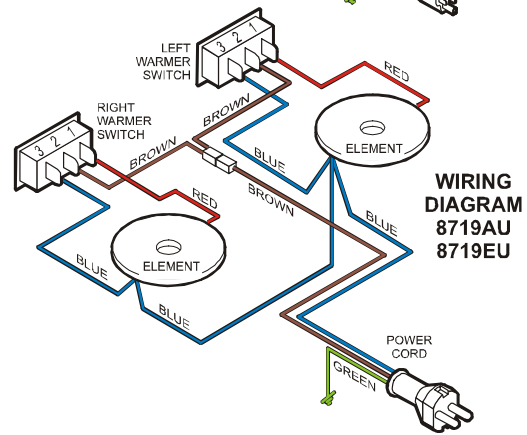

BLOOMFIELD Industries

2 ERIK CIRCLE, P.O.Box 280
 Verdi, Nevada 89439
 telephone (888) 492-2782
 fax (888) 492-2783
 www.wellsbloomfield.com

762

REPLACEMENT PARTS LIST
MODEL 8719 COFFEE REFILL CENTER
 8719 120V 200 W USA
 8719AU & 8719EU 240V 200W EXPORT

PARTS LIST				
#	DESCRIPTION	MODEL 8719 120V	PART NUMBER MODEL 8719AU 240V	MODEL 8719EU 240V
1	Warmer Top Cover	8853-1	8853-1	8853-1
2	Warmer Assembly, Complete See Page 2 for exploded view	8852	8887AU	8852EU
3	Refill Center Cabinet Assembly	8853-2	8853-2	8853-2
4	1/6th Pan, 2-1/2" Deep			
5	1/6th Pan, 4" Deep			
6	1/9th Pan, 4" Deep			
7	Tumbler	40109	4019	4019

REPLACEMENT PARTS LIST
MODEL 8719 COFFEE REFILL CENTER
 8719 120V 200 W USA
 8719AU & 8719EU 240V 200W EXPORT

WARMER SECTION

PARTS LIST

#	DESCRIPTION	PART NUMBER		
		MODEL 8719 120V	MODEL 8719AU 240V	MODEL 8719EU 240V
	WARMER ASSEMBLY, COMPLETE	8852	8887AU	8852EU
1	Cover Plate	8700-16	8700-16	8700-16
2	Element, Heating 100W	8875-148	8533-32	8533-32
3	Upper Mounting Bracket	8043-20	8043-20	8043-20
4	Assy, Power Cord w/ Plug	8861-12	81603	82167
5	Strain Relief, Power Cord	35-210	35-212	35-212
6	Body, Warmer	8852-3	8852-3	8852-3
7	Switch, Lighted	6710-23	81756	81756
8	Panel, Bottom	8842-4	8842-4	8842-4
9	Ferrule Eyelet	8861-19	8861-19	9961-19
10	Foot, Black Rubber	8861-18	8861-18	8861-18
a	Nut, #8-32 KEP	8942-92	8942-92	8942-92
b	Screw, #8-32 x 5/16" (grounding)	3-93	3-93	3-93
c	Nut, Tinnerman	8543-23	8543-23	8543-23
d	Screw, #8 STSM 5/8"	8942-20	8942-20	8942-20